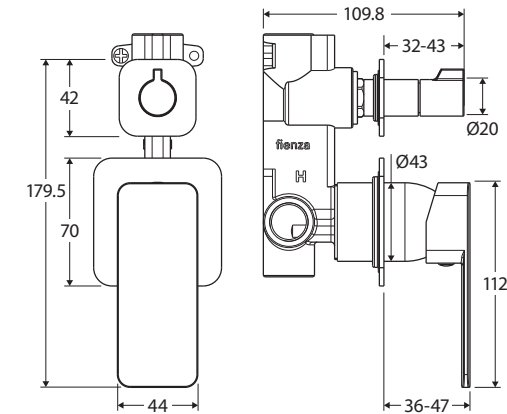

Tono®

WALL DIVERTER MIXER

SQUARE PLATES

Features

- Designed for shower and bath
- High quality European cartridge (35 mm)
- Made from eco-friendly lead-free brass*
- WELS rating not required

Please note: This product may have a visible Fienza or Watermark logo.

*Defined as containing less than 0.25% lead.

Lead Free*

Available in

Chrome
233102-4

Electroplated
Matte Black
233102B-4

PVD
Brushed Nickel
233102BN-4

PVD
Gun Metal
233102GM-4

PVD
Urban Brass
233102UB-4

Cleaning & Care

- Regularly clean with mild soapy water using a microfibre cloth.
- In highly polluted or coastal locations, we recommend cleaning 2-3 times per week.
- Do not use harsh detergents, bleach, cream cleansers or citrus based cleaners. These substances are abrasive and will damage the surface.
- Do not use undue pressure and wipe in one direction only.

While we aim to ensure specifications are correct at the time of publication, Fienza reserves the right to make modifications without prior notice. Physical colour may vary from image shown. All measurements are shown in millimetres. Always use physical product measurements for mark-ups and roughing-in as the technical drawing may differ from actual product received.